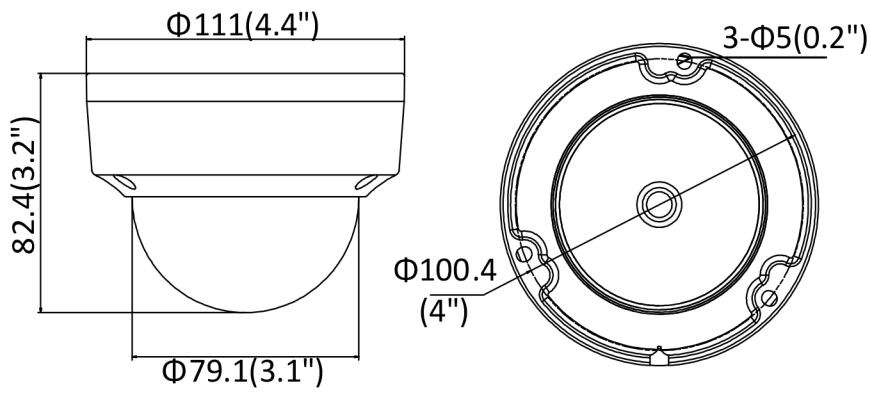

Accessories (not included)

WMS Wall Mount Short	PC110 110 mm Pendant Cap	WM110 Wall Mount	AB110 Angled Base	CB110 Conduit Base	CM Corner Mount	PM Pole Mount	SRS Sun Rain Shield	CPM Ceiling Pendant Mount

WMSB Wall Mount Short	PC110B 110 mm Pendant Cap	WMLB Wall Mount	AB110B Angled Base	CB110B Conduit Base

Dimensions

Unit: mm (inch)